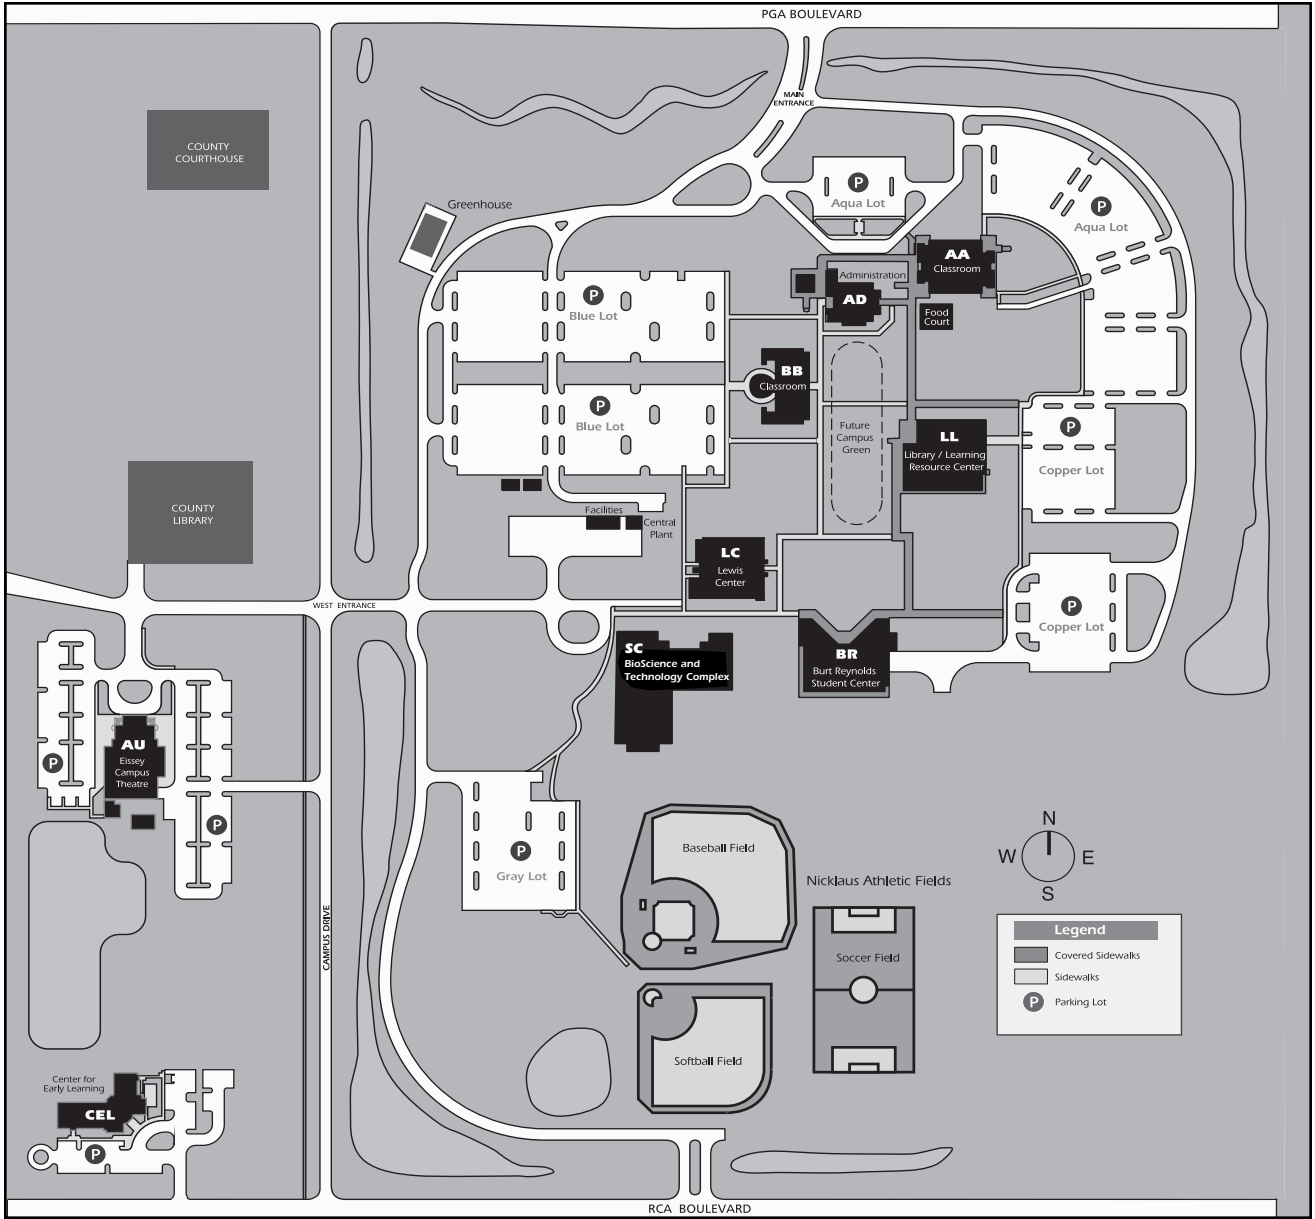

PBCC AT PALM BEACH GARDENS

3160 PGA Blvd, Palm Beach Gardens, FL 33410-2893

561-624-PBCC

Legend

- Covered Sidewalks
- Sidewalks
- Parking Lot

DIRECTIONS

From I-95:
Proceed east on PGA Blvd. approximately 2 miles just past the Gardens Mall to the campus entrance on the right.

From the Florida Turnpike:
Take the Palm Beach Gardens/PGA Blvd. exit and go east approximately 5 miles just past the Gardens Mall. The campus entrance is on the right.

- **AA - Classroom Building**
  - Faculty Offices
  - Campus Service Center
- **AD - Administration**
  - **1st Floor:** Student Services, Admissions, Registration, Financial Aid, Cashier, Security
  - **2nd Floor:** Provost, Academic Dean, Corporate and Continuing Education
- **AU - Eisey Campus Theatre**

- **BB - Classroom Building**
  - Meldon Lecture Hall
  - Art Gallery
  - Art Lab
  - Associate Dean
  - SLC - Math Lab
  - SLC - Student Learning Ctr.
  - English/Reading Lab
- **BR - Burt Reynolds Student Ctr.**
  - Advisement
  - Career Resources
  - Disabilities Services
  - Student Activities
  - Bookstore
  - Cafeteria
- **CEL - Center for Early Learning**
  - Food Courtyard

- **LC - Phillip D. Lewis Center**
  - Radiography
  - Respiratory Care
  - EMT
  - Computer Science
- **LL - Library Learning Resource Center**
  - Law Library
  - Media Services
- **SC - BioScience and Technology Complex**
  - Associate Dean
  - BioScience Multi-Media Lecture Hall
  - Biotechnology
  - Environmental Horticulture
  - Environmental Science
  - Science Labs
  - Wellness Center