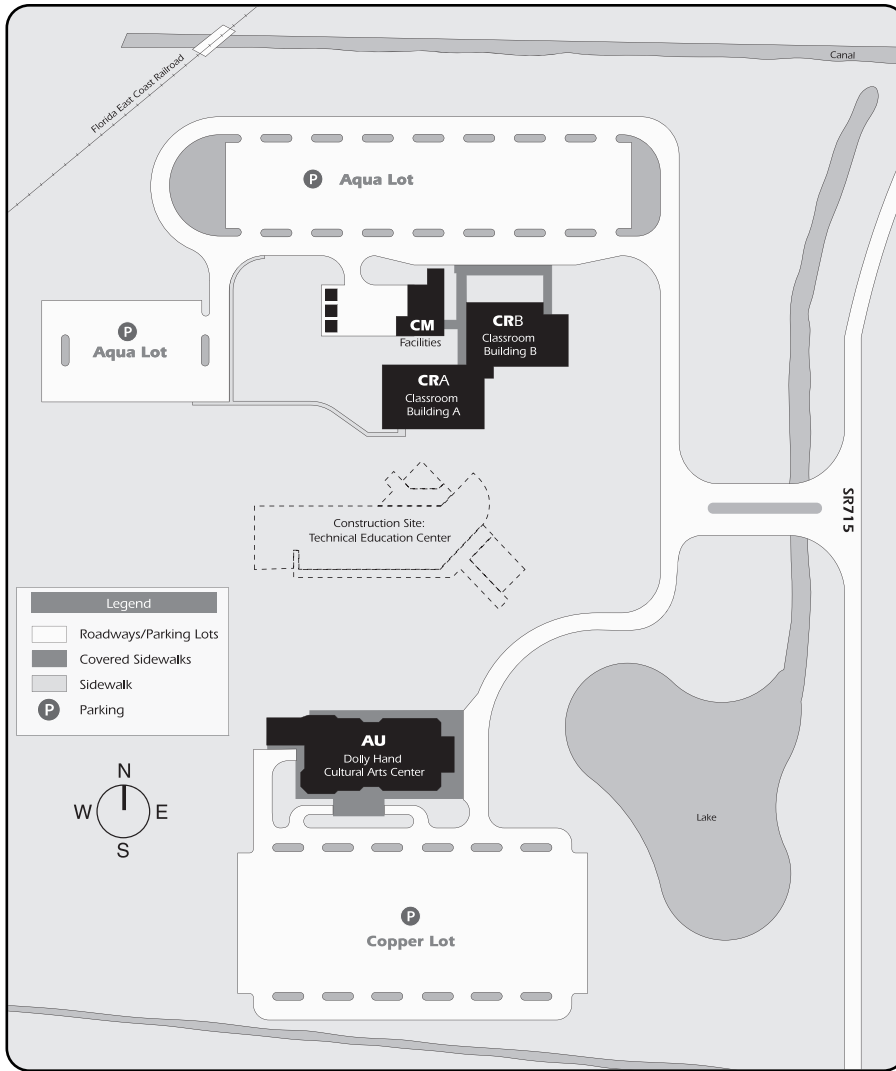

PBCC AT BELLE GLADE

1977 College Drive, Belle Glade, FL 33430-3611

561-996-PBCC

CRA - Registration & Classrooms

- Administration
- Testing Center
- Computer Center
- Financial Aid
- Cashier
- Prep Lab
- Provost's Office
- Security

CRB - Classrooms

- Library Learning Resource Center
- Bookstore
- Student Lounge / Café

CM - Facilities

AU - Dolly Hand Cultural Arts Center

DIRECTIONS

From I-95:

Proceed west on Southern Blvd. (SR 80) approximately 40 miles until you reach Belle Glade. At the first traffic light continue straight ahead. Turn left onto SR 715 and continue through the business area. PBCC is on the right.

From the Florida Turnpike:

Exit at Southern Blvd. (SR 80). Proceed west on SR 80 approximately 40 miles until you reach Belle Glade. At the first traffic light continue straight ahead. Turn left onto SR 715 and continue through the business area. PBCC is on the right.