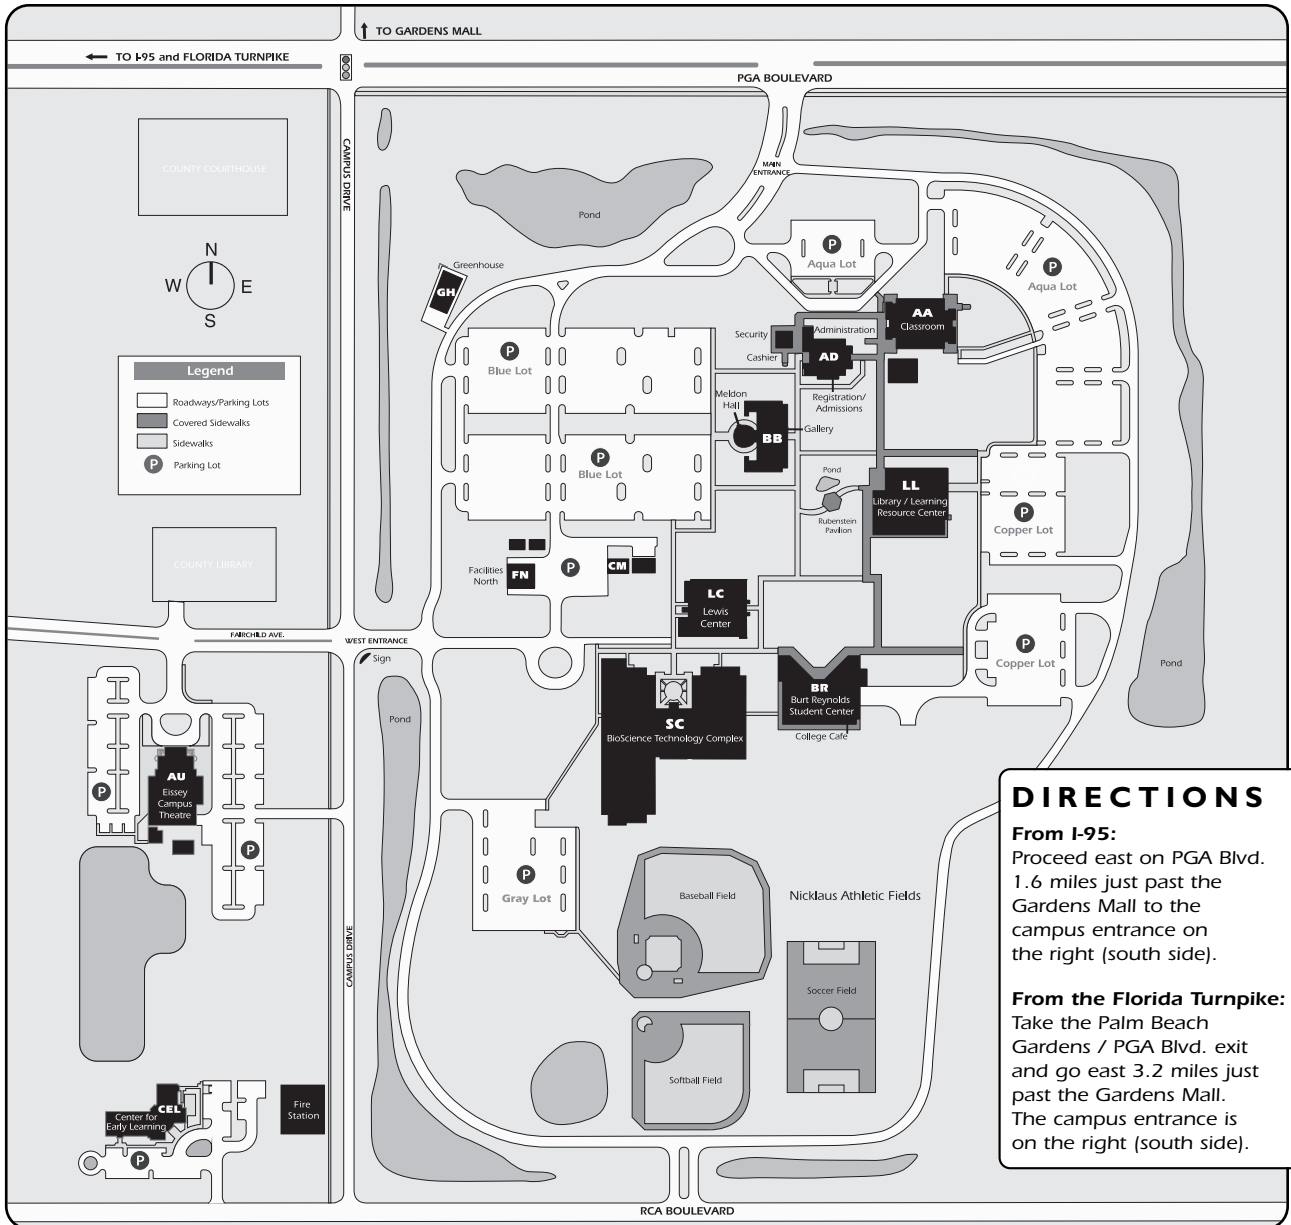

PBCC AT PALM BEACH GARDENS

3160 PGA Blvd, Palm Beach Gardens, FL 33410-2893

561-624-PBCC

DIRECTIONS

From I-95:
Proceed east on PGA Blvd. 1.6 miles just past the Gardens Mall to the campus entrance on the right (south side).

From the Florida Turnpike:
Take the Palm Beach Gardens / PGA Blvd. exit and go east 3.2 miles just past the Gardens Mall. The campus entrance is on the right (south side).

- **AA - Classroom Building**
Classrooms
Instructional Support Center
- **AD - Administration**
1st Floor:
Admissions / Registration
Cashier
Dean of Student Services
Financial Aid
Security
Student Services

2nd Floor:
Provost
Academic Dean
Corporate and Continuing Education (CCE)
- **AU - Eissey Campus Theatre**

- **BB - Classroom Building**
Art Gallery
Art Lab
Associate Dean
Meldon Lecture Hall
SLC - Math Lab
SLC - Student Learning Ctr.
English/Reading Lab
- **BR - Burt Reynolds Student Center**
Advisement
Bookstore
Cafeteria
Career Center
Disabilities Services
Student Activities
Test Center
- **CEL - Center for Early Learning**
- **FN - Facilities North**
Central Receiving

- **LC - Phillip D. Lewis Center**
Radiography
Respiratory Care
EMT
Computer Science
- **LL - Library Learning Resource Center**
(Under renovations, temporarily in SC)
Law Library (Temporarily in BB)
Media Technology & Instructional Services (Temporarily in LC)
- **SC - BioScience Technology Complex**
Associate Dean
BioScience Multi-Media Lecture Hall
Biotechnology
Electrical Power Technology
Environmental Horticulture
Environmental Science
Science Labs
Wellness Center